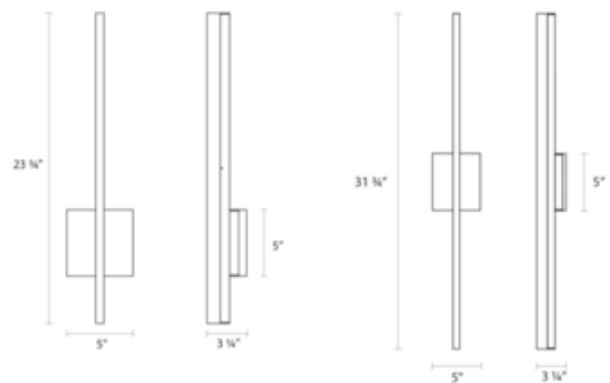

DESIGNER

Robert Sonneman

BRAND

SONNEMAN - A Way of Light

DESCRIPTION

The ultra-sophisticated Stiletto LED Bath Bar features a frosted acrylic diffuser radiating perfectly even LED illumination from within.

Shown in: Satin White / Frosted

| | |
|-----------------------|------------------------|
| SHADE COLOR | Frosted |
| BODY FINISH | Satin White |
| WATTAGE | 10W |
| DIMMER | Low Voltage Electronic |
| DIMENSIONS | 5"W x 23.75"H x 3.25"D |
| INTEGRATED LED MODULE | |
| LAMP | 1 x LED/10W/120V LED |

Technical Information

| | |
|-----------------|------------|
| LUMINOUS FLUX | 664 lumens |
| LUMENS/WATT | 66.40 |
| LAMP COLOR | 3000K |
| COLOR RENDERING | 90 CRI |

SPEC # SON210031

COMPANY

PROJECT

FIXTURE TYPE