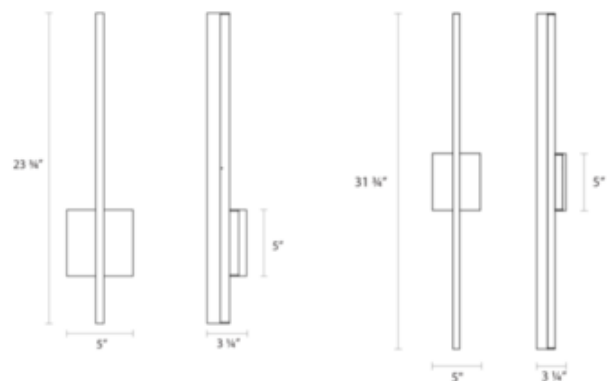

DESIGNER

Robert Sonneman

BRAND

SONNEMAN - A Way of Light

DESCRIPTION

The ultra-sophisticated Stiletto LED Bath Bar features a frosted acrylic diffuser radiating perfectly even LED illumination from within.

Shown in: Satin White / Frosted

SHADE COLOR	Frosted
BODY FINISH	Satin White
WATTAGE	10W
DIMMER	Low Voltage Electronic
DIMENSIONS	5"W x 23.75"H x 3.25"D
INTEGRATED LED MODULE	
LAMP	1 x LED/10W/120V LED

Technical Information

LUMINOUS FLUX	664 lumens
LUMENS/WATT	66.40
LAMP COLOR	3000K
COLOR RENDERING	90 CRI

SPEC # SON210031

COMPANY	PROJECT	FIXTURE TYPE	APPROVED BY	DATE