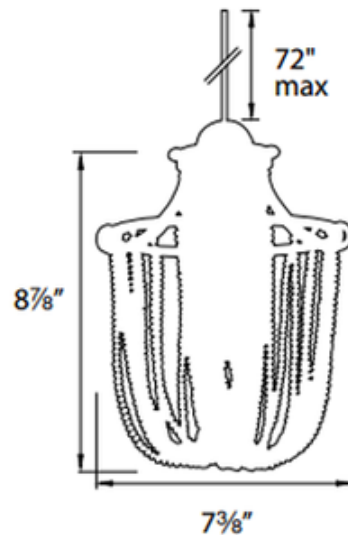

COMPANY	PROJECT	FIXTURE TYPE	APPROVED BY	DATE