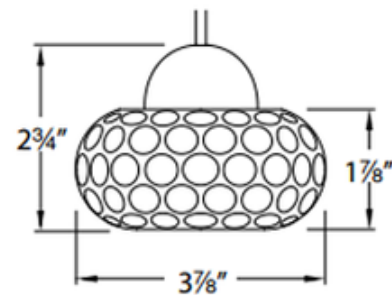

COMPANY	PROJECT	FIXTURE TYPE	APPROVED BY	DATE