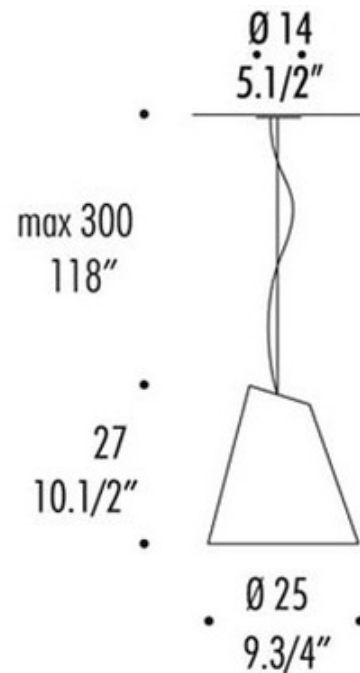

DESIGNER R. Toso & N. Massari & Associates
BRAND Leucos

DESCRIPTION

Micene S25 pendant features a hand blown, conical-shaped glass diffuser in satin white or satin amber. Finish available in brushed chrome. Available in a 9.75, 15 and 19.75 inch diameter option as well as a wall sconce and pendant version. One 100 watt, 120 volt, A19 medium base incandescent lamp not included. General light distribution. c/UL listed. Made in Italy. 9.75 inch diameter x 10.5 inch height with an overall height of 118 inches.

SHADE COLOR	Satin White
BODY FINISH	Brushed Chrome
WATTAGE	72W
DIMMER	Standard 120V
DIMENSIONS	9.75"W x 10.5"H
BULB NOT INCLUDED	
LAMP	1 x A19/Medium (E26)/72W/120V Incandescent

SPEC # LEU2120

COMPANY	PROJECT	FIXTURE TYPE	APPROVED BY	DATE