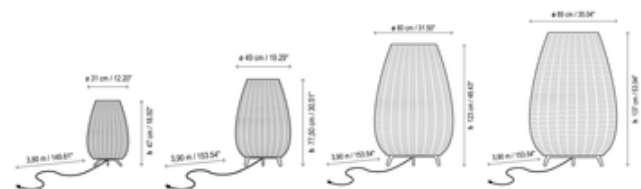

BRAND

Bover

DESCRIPTION

The Amphora Outdoor Plug-in Floor Lamp features a handwoven shade that is a subtle, tasteful tribute to the terracotta amphora vases used in gardens and terraces throughout the Mediterranean. The shade, made of recyclable, non-toxic synthetic polyethylene fiber, is combined with a UV-resistant polyethylene globe diffuser for a waterproof design that makes this the perfect lighting source for outdoor areas. This versatile lamp can be placed indoors or outdoors to provide a warm, ambient glow that highlights any occasion. This lamp does not have a switch. Available in four heights: 18.5 inches (Amphora), 30.51 inches (Amphora 01), 48.43 inches (Amphora 02) and 53.94 inches (Amphora 03). The 18.5 inch lamp has an integrated LED module, and the other sizes require two E26 medium base bulbs which are not included.

Shown in: Brown / Rattan Brown

SHADE COLOR	Rattan Brown
BODY FINISH	Brown
WATTAGE	20W
DIMMER	N/A
DIMENSIONS	31.5"W x 48.43"H
BULB NOT INCLUDED	
LAMP	2 x A19/Medium (E26)/10W/120V LED

SPEC # BOV213040

COMPANY	PROJECT	FIXTURE TYPE	APPROVED BY	DATE