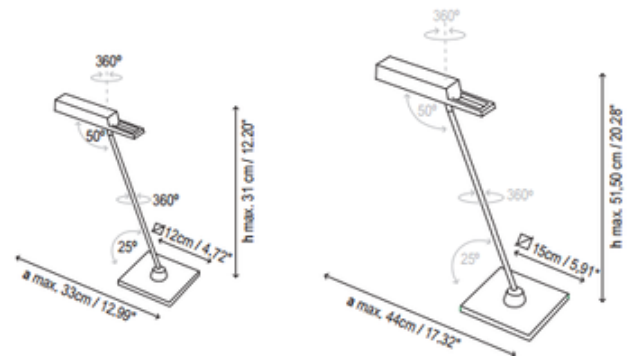

COMPANY	PROJECT	FIXTURE TYPE	APPROVED BY	DATE