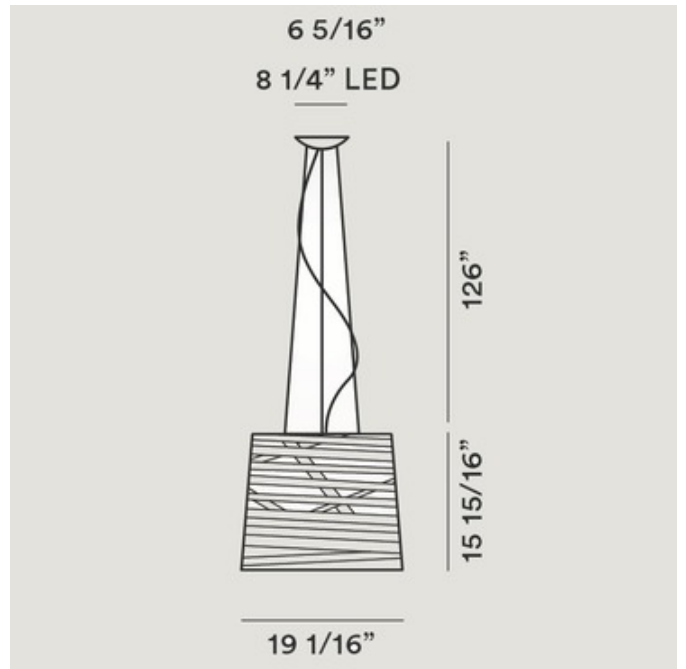

COMPANY

PROJECT

FIXTURE TYPE

APPROVED BY

DATE