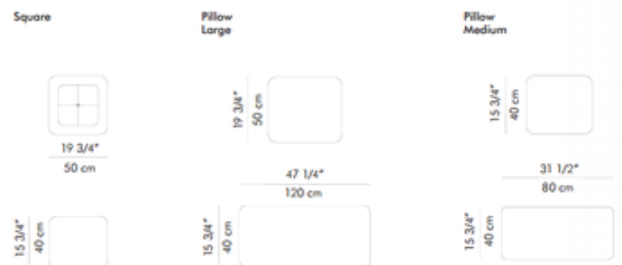

DESIGNER Kenneth Cobonpue
BRAND Kenneth Cobonpue

DESCRIPTION

Geisha Pillow Linear Suspension is available in a White, Red or Brown finish. Available as a small or large. Enthused by warm oriental hospitality, the Geisha lamps offer a modern expression of the past for today. It embraces sensitivity to culture through the use of natural rattan or polyethylene fiber woven over handmade laminated paper Mylar or fiber reinforced polymer diffuser and is perfect to accentuate modern-day living spaces with its affectionate glow and amiably welcome impression. 75/100 watt, 120 volt A19 type Medium base Incandescent lamp is required but not included. Small: 31.5 inch width x 15.75 inch height x 78 inch adjustable length. Large: 47.25 inch width x 15.75 inch height x 78 inch adjustable length. UL Listed.

SHADE COLOR N/A
BODY FINISH White
WATTAGE 144W
DIMMER Standard 120V
DIMENSIONS 78"L x 31.5"W x 15.75"H
BULB NOT INCLUDED
LAMP 2 x A19/Medium (E26)/72W/120V Incandescent
 2 x A19/Medium (E26)/120V LED

SPEC # HIV214302