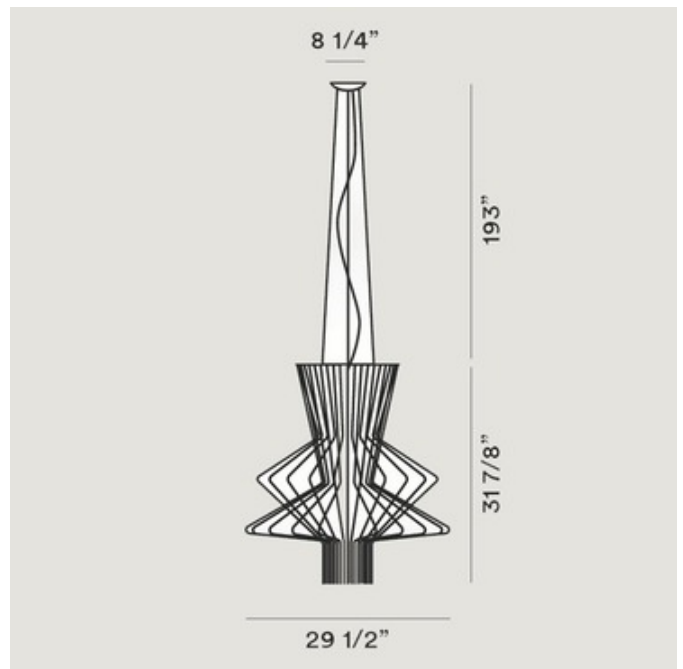

DESIGNER

Atelier OI

BRAND

Foscarini

DESCRIPTION

The Allegro Vivace Suspension features a group of Copper lines that create an elegant, fascinating symphony in a suspended, almost magical equilibrium and give life to a new lamp designed to feature in large public and private spaces. Aluminum elements flow and combine together to give the lamp a light, bodiless effect. Allegro provides diffused and direct down light. Can be dual switched for independent light control.

Shown in: Copper

SHADE COLOR	N/A
BODY FINISH	Copper
WATTAGE	275W
DIMMER	Standard 120V
DIMENSIONS	25.2"W x 38.6"H
BULB NOT INCLUDED	
LAMP	1 x PAR30/Medium (E26)/75W/120V Halogen 1 x T3LONG/RSC/200W/120V Halogen

Technical Information

PRODUCT DIMENSIONS	Cable: 193"L
---------------------------	--------------

SPEC #	FOS2153
---------------	---------

COMPANY	PROJECT	FIXTURE TYPE	APPROVED BY	DATE