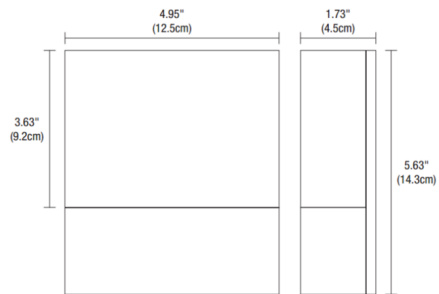

By PureEdge Lighting

Description

The geometric TV LED Wall Light features a clear UV stable diffuser with a White finish. Provides intense light with Warm White 2972K color temperature, 85CRI LEDs, with 7.95 total watts, 41 lumens per watt for a total of 329 lumens. 96.64 percent lumen maintenance at 25 degree C ambient. Includes constant current 700mA LED power supply. Dimmable with low voltage electronic dimmer: Lutron Diva DVELV-300P, Lutron Skylark SELV-300P, or Lutron Maestro MAELV-600 dimmers, sold separately. Note: This is a discontinued model and limited to quantity on hand.

Specifications

COLOR Clear
BODY FINISH Satin Nickel
WATTAGE 8W
DIMMER Low Voltage Electronic
DIMENSIONS 4.95"W x 5.63"H x 1.73"D
INTEGRATED LED MODULE LED/7.95W/12V LED

Technical Information

LAMP LIFE 50000 hours
COLOR RENDERING 85 CRI
LAMP COLOR 2972K
LUMENS/WATT 41.38
LUMINOUS FLUX 329 lumens