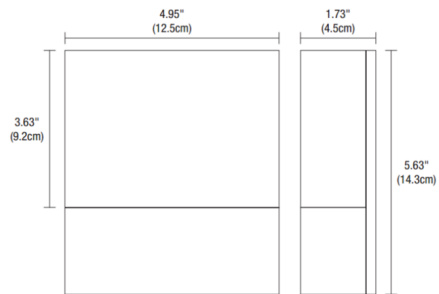

By PureEdge Lighting

Description

The geometric TV LED Wall Light features a clear UV stable diffuser with a White finish. Provides intense light with Warm White 2972K color temperature, 85CRI LEDs, with 7.95 total watts, 41 lumens per watt for a total of 329 lumens. 96.64 percent lumen maintenance at 25 degree C ambient. Includes constant current 700mA LED power supply. Dimmable with low voltage electronic dimmer: Lutron Diva DVELV-300P, Lutron Skylark SELV-300P, or Lutron Maestro MAELV-600 dimmers, sold separately. Note: This is a discontinued model and limited to quantity on hand.

Specifications

COLOR Clear
 BODY FINISH Satin Nickel
 WATTAGE 8W
 DIMMER Low Voltage Electronic
 DIMENSIONS 4.95\"W x 5.63\"H x 1.73\"D
 INTEGRATED LED MODULE LED/7.95W/12V LED

Technical Information

LAMP LIFE 50000 hours
 COLOR RENDERING 85 CRI
 LAMP COLOR 2972K
 LUMENS/WATT 41.38
 LUMINOUS FLUX 329 lumens