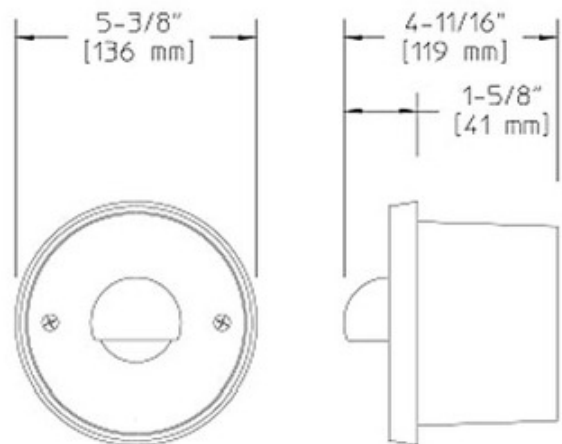

BRAND

Hadco by Signify

DESCRIPTION

RRCBL1 Mini Aluminum Steplyte features a one piece cast aluminum housing and faceplate. Thermoset polyester powdercoat finish in Black, White or Bronze. Tempered glass spread lens. One 50 watt 12 volt MR16 halogen bipin lamp not included. Pre-wired with 6 foot pigtail of 18-2 AWG wire. Includes low voltage quick connector LVC3 for easy hook up to the low voltage supply cable not included. 5.3 inch diameter x 4.7 inches deep. ETL listed for wet locations. Requires remote transformer not included.Â

SHADE COLOR	N/A
BODY FINISH	Black
WATTAGE	50W
DIMMER	Dimmable
DIMENSIONS	5.3"W x 4.7"D
BULB NOT INCLUDED	
LAMP	1 x MR16/GU5.3 (bipin)/50W/12V Halogen 1 x MR16/GU5.3 (bipin)/12V LED

SPEC # HAD21662

COMPANY	PROJECT	FIXTURE TYPE	APPROVED BY	DATE