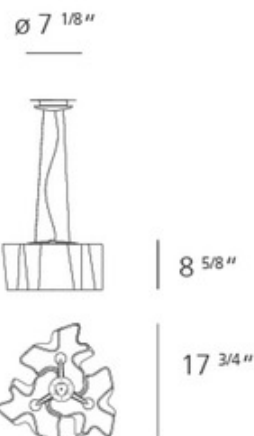

**DESIGNER** M. De Lucchi & Reichert  
**BRAND** Artemide

**DESCRIPTION**

The Logico Mini Triple Nested Suspension features hand-blown organically shaped satin glass that seems to float in your space. Available in Grey Smoke or Milky White diffusers with a supporting frame in die-cast aluminum, pale grey finish. Supporting cables in stainless steel. Made in Italy.

Shown in: Gray / Milky White

<b>SHADE COLOR</b>	Milky White
<b>BODY FINISH</b>	Gray
<b>WATTAGE</b>	300W
<b>DIMMER</b>	Standard 120V
<b>DIMENSIONS</b>	17.75"W x 8.7"H
<b>BULB NOT INCLUDED</b>	
<b>LAMP</b>	3 x A19/Medium (E26)/100W/120V Incandescent 3 x A19/Medium (E26)/120V LED

*Technical Information*

**PRODUCT DIMENSIONS** Canopy: 7.125" diameter

**SPEC #** ART2186

**standard length**  
 min. 19 3/4" - max. 78 3/4"

**extended length**  
 min. 19 3/4" - max. 216"

COMPANY	PROJECT	FIXTURE TYPE	APPROVED BY	DATE