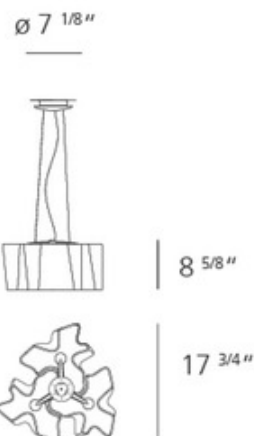

DESIGNER M. De Lucchi & Reichert
BRAND Artemide

DESCRIPTION

The Logico Mini Triple Nested Suspension features hand-blown organically shaped satin glass that seems to float in your space. Available in Grey Smoke or Milky White diffusers with a supporting frame in die-cast aluminum, pale grey finish. Supporting cables in stainless steel. Made in Italy.

Shown in: Gray / Milky White

SHADE COLOR	Milky White
BODY FINISH	Gray
WATTAGE	300W
DIMMER	Standard 120V
DIMENSIONS	17.75"W x 8.7"H
BULB NOT INCLUDED	
LAMP	3 x A19/Medium (E26)/100W/120V Incandescent 3 x A19/Medium (E26)/120V LED

Technical Information

PRODUCT DIMENSIONS Canopy: 7.125" diameter

SPEC # ART2186

standard length
 min. 19 3/4" - max. 78 3/4"

extended length
 min. 19 3/4" - max. 216"

COMPANY	PROJECT	FIXTURE TYPE	APPROVED BY	DATE