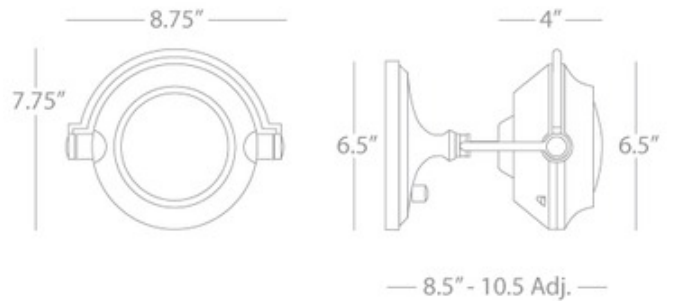

**BRAND**

Robert Abbey

**DESCRIPTION**

Iris Wall Sconce features a Frosted glass diffuser with a Polished Nickel or Antique Brass finish. Head swivels to direct light. One 50 watt, 120 volt, JCD type G8 base halogen bulb is included. UL listed. 8.75 inch width x 7.75 inch height x 10.5 inch maximum depth.

<b>SHADE COLOR</b>	Frosted
<b>BODY FINISH</b>	Antique Brass
<b>WATTAGE</b>	50W
<b>DIMMER</b>	Standard 120V
<b>DIMENSIONS</b>	8.75"W x 7.75"H x 10.5"D
<b>BULB INCLUDED</b>	
<b>LAMP</b>	1 x JCD/GY8/50W/120V Halogen