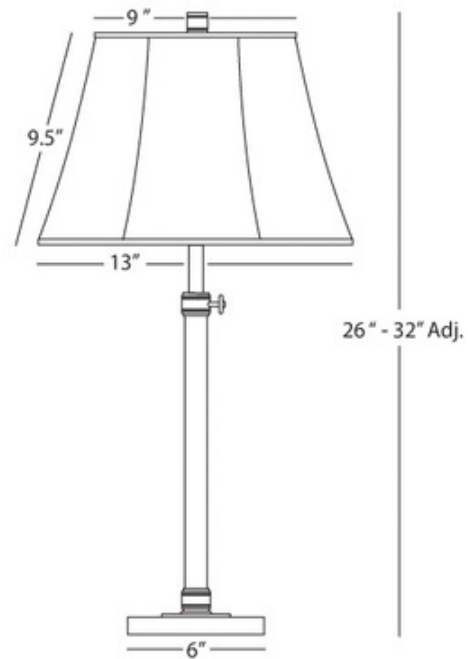

COMPANY

PROJECT

FIXTURE TYPE

APPROVED BY

DATE