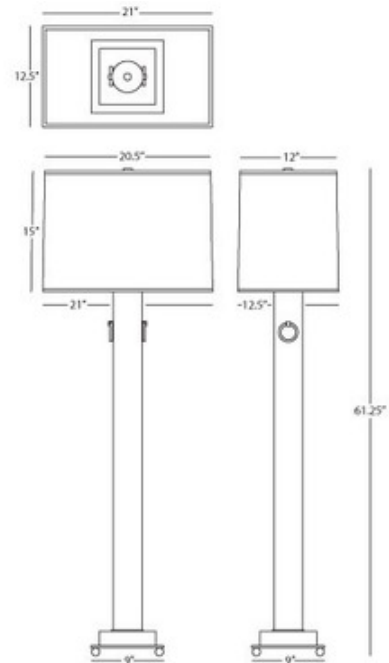

COMPANY

PROJECT

FIXTURE TYPE

APPROVED BY

DATE