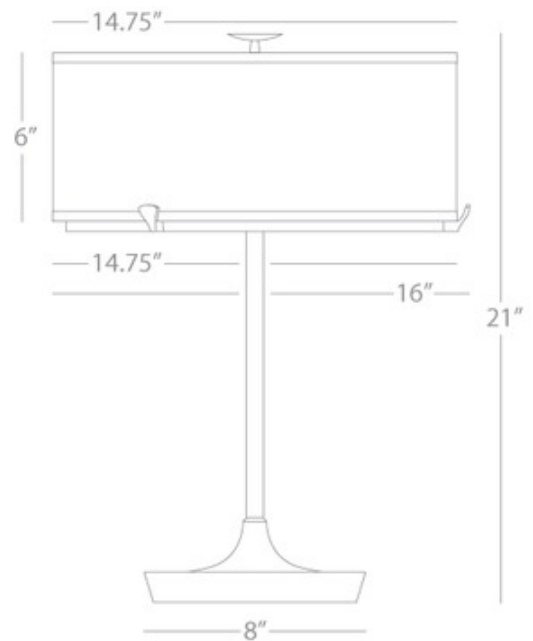

COMPANY

PROJECT

FIXTURE TYPE

APPROVED BY

DATE