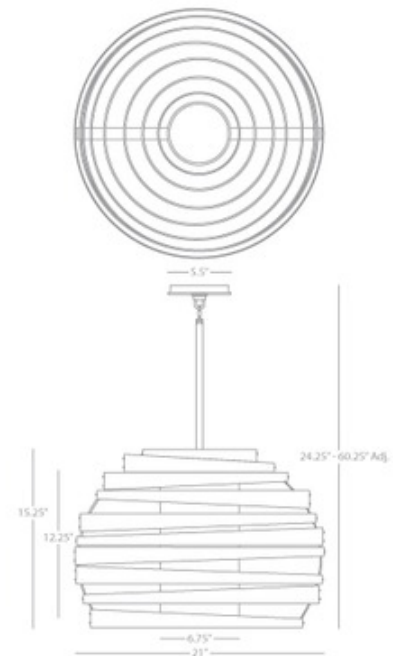

BRAND

Robert Abbey

DESCRIPTION

Trenton Pendant features a White glass diffuser with a Wrought Iron finish. Comes with 12 feet of cord and three 12 inch and one 6 inch rod. One 150 watt, 120 volt A19 3-Way type medium base incandescent bulb is required, but not included. UL listed. 2 inch width x 15.25 inch height x 60.25 inch maximum length.

| | |
|--------------------------|---|
| SHADE COLOR | White |
| BODY FINISH | Wrought Iron |
| WATTAGE | 150W |
| DIMMER | Standard 120V |
| DIMENSIONS | 60.25"L x 21"W x 15.25"H |
| BULB NOT INCLUDED | |
| LAMP | 1 x A19 3-Way/Medium (E26)/150W/120V Incandescent |

SPEC #

RAB219743

COMPANY

PROJECT

FIXTURE TYPE

APPROVED BY

DATE