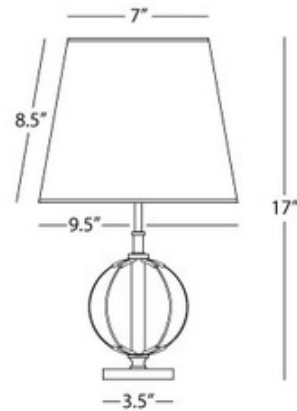

**BRAND**

Robert Abbey

**DESCRIPTION**

Latitude Accent Lamp features an Oyster Grey Silk shade with gold lining, clear glass body and Aged Brass finish. One 60 watt, 120 volt B10 type Candelabra base incandescent bulb is required, but not included. UL listed. 9.5 inch width x 17 inch height. 8 feet of cord included.

<b>SHADE COLOR</b>	N/A
<b>BODY FINISH</b>	N/A
<b>WATTAGE</b>	60W
<b>DIMMER</b>	Standard 120V
<b>DIMENSIONS</b>	9.5"W x 17"H
<b>BULB NOT INCLUDED</b>	
<b>LAMP</b>	1 x B10/Candelabra (E12)/60W/120V Incandescent 1 x B10/Candelabra (E12)/120V LED