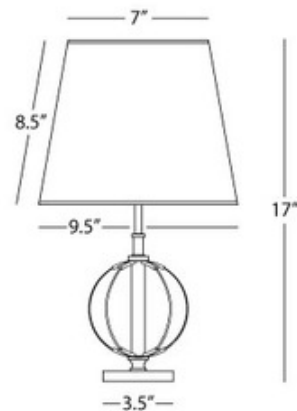

BRAND

Robert Abbey

DESCRIPTION

Latitude Accent Lamp features an Oyster Grey Silk shade with gold lining, clear glass body and Aged Brass finish. One 60 watt, 120 volt B10 type Candelabra base incandescent bulb is required, but not included. UL listed. 9.5 inch width x 17 inch height. 8 feet of cord included.

SHADE COLOR	N/A
BODY FINISH	N/A
WATTAGE	60W
DIMMER	Standard 120V
DIMENSIONS	9.5"W x 17"H
BULB NOT INCLUDED	
LAMP	1 x B10/Candelabra (E12)/60W/120V Incandescent 1 x B10/Candelabra (E12)/120V LED

SPEC # RAB219756