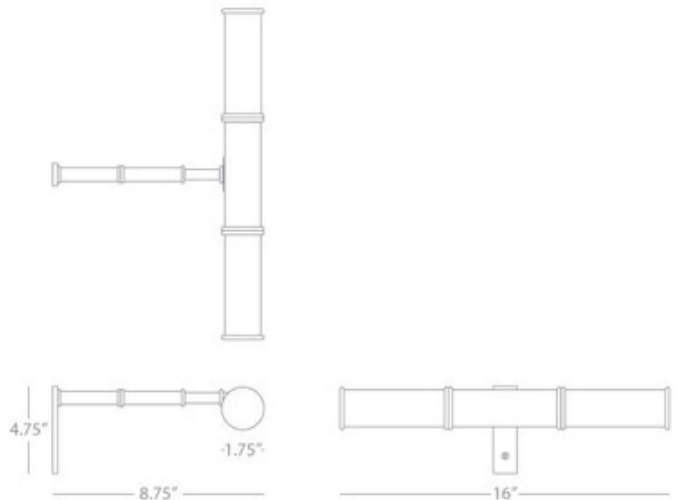

**BRAND**

Jonathan Adler

**DESCRIPTION**

Meurice Picture Light features a Deep Patina Bronze finish with a Frosted diffuser. One 12.8 watt, 120 volt 3000K 70 CRI LED module is included. UL listed. 16 inch width x 4.75 inch height x 8.75 inch depth.

<b>SHADE COLOR</b>	Frosted
<b>BODY FINISH</b>	Antique Brass
<b>WATTAGE</b>	12W
<b>DIMMER</b>	Not Dimmable
<b>DIMENSIONS</b>	16"W x 4.75"H x 8.75"D
<b>BULB INCLUDED</b>	
<b>LAMP</b>	1 x LED/12W/120V LED