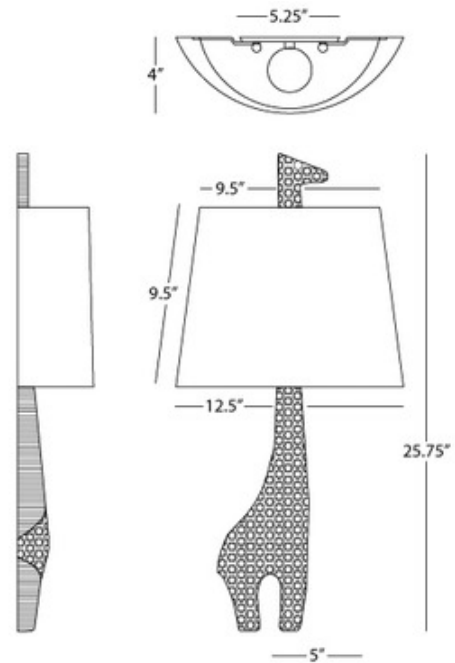

COMPANY	PROJECT	FIXTURE TYPE	APPROVED BY	DATE