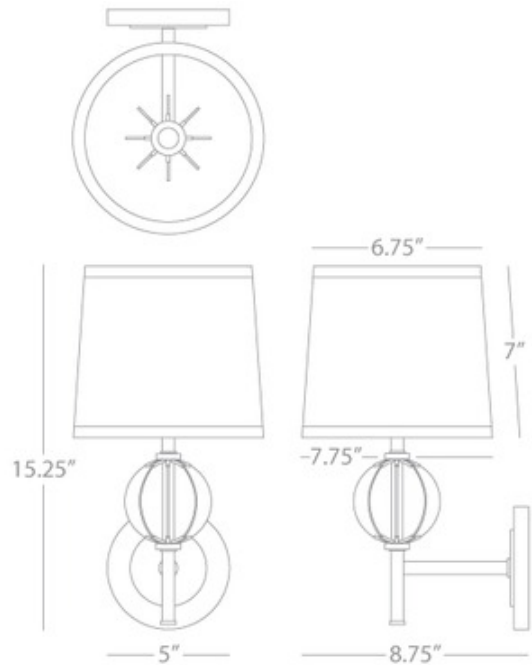

SHADE COLOR		N/A
BODY FINISH	Off White Silk/ Dark Antique Nickel	
WATTAGE		60W
DIMMER		Standard 120V
DIMENSIONS	6.75"W x 15.25"H x 8.75"D	
BULB NOT INCLUDED		
LAMP	1 x B10/Candelabra (E12)/60W/120V Incandescent	
	1 x B10/Candelabra (E12)/120V LED	

SPEC #

RAB219921