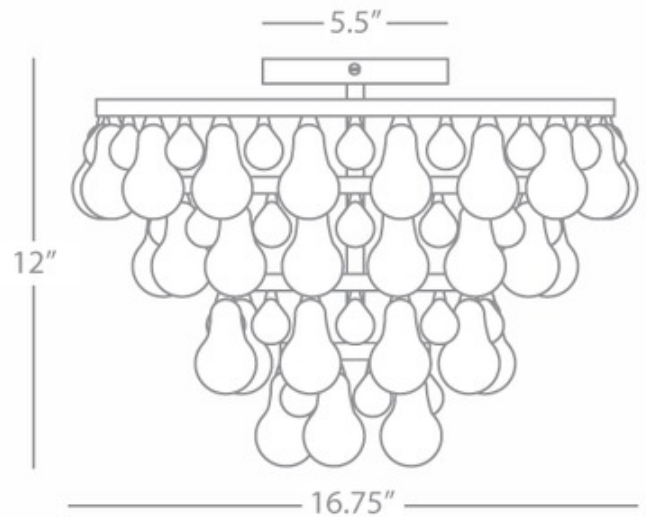

COMPANY

PROJECT

FIXTURE TYPE

APPROVED BY

DATE