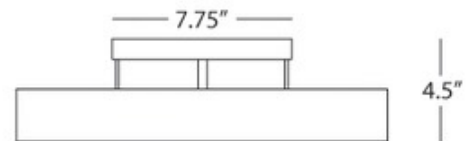

BRAND

Robert Abbey

DESCRIPTION

Doughnut Nouveau Ceiling Flush Mount features Marbleized Glass with an Antique Silver or Deep Patina Bronze finish. Two 60 watt, 120 volt B10 type Candelabra base incandescent bulbs are required, but not included. UL listed for damp locations. 16 inch width x 4.5 inch height x 16 inch depth.

SHADE COLOR	Marbelized Glass
BODY FINISH	Antique Silver
WATTAGE	120W
DIMMER	Standard 120V
DIMENSIONS	16"W x 4.5"H
BULB NOT INCLUDED	
LAMP	2 x B10/Candelabra (E12)/60W/120V Incandescent

SPEC #

RAB220008

COMPANY