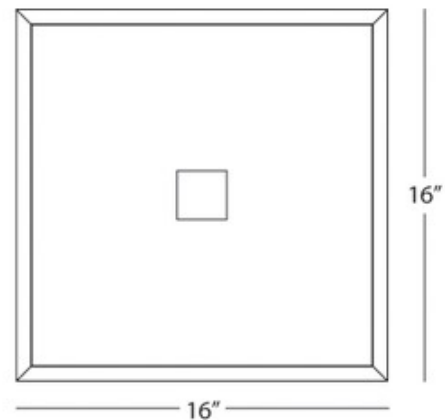

BRAND

Robert Abbey

DESCRIPTION

Doughnut Nouveau Ceiling Flush Mount features Marbleized Glass with an Antique Silver or Deep Patina Bronze finish. Two 60 watt, 120 volt B10 type Candelabra base incandescent bulbs are required, but not included. UL listed for damp locations. 16 inch width x 4.5 inch height x 16 inch depth.

SHADE COLOR	Marbelized Glass
BODY FINISH	Antique Silver
WATTAGE	120W
DIMMER	Standard 120V
DIMENSIONS	16"W x 4.5"H
BULB NOT INCLUDED	
LAMP	2 x B10/Candelabra (E12)/60W/120V Incandescent

SPEC #

RAB220008

COMPANY