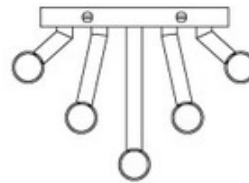

DESIGNER

Jonathan Adler

BRAND

Jonathan Adler

DESCRIPTION

The Meurice Five Arm Wall Light is reminiscent of bamboo shoots, bringing both form and function to your interior space. May be hung horizontally or vertically.

Shown in: Polished Nickel

SHADE COLOR	N/A
BODY FINISH	Polished Nickel
WATTAGE	250W
DIMMER	Standard 120V
DIMENSIONS	7.75"W x 12"H x 5.5"D
BULB NOT INCLUDED	
LAMP	10 x G16.5/Candelabra (E12)/25W/120V Incandescent