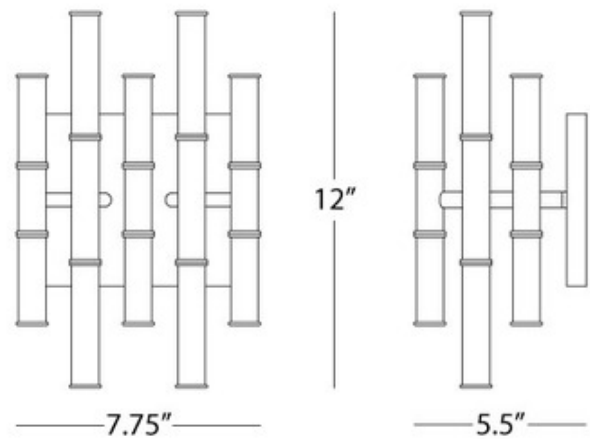

DESIGNER

Jonathan Adler

BRAND

Jonathan Adler

DESCRIPTION

The Meurice Five Arm Wall Light is reminiscent of bamboo shoots, bringing both form and function to your interior space. May be hung horizontally or vertically.

Shown in: Polished Nickel

SHADE COLOR	N/A
BODY FINISH	Polished Nickel
WATTAGE	250W
DIMMER	Standard 120V
DIMENSIONS	7.75"W x 12"H x 5.5"D
BULB NOT INCLUDED	
LAMP	10 x G16.5/Candelabra (E12)/25W/120V Incandescent