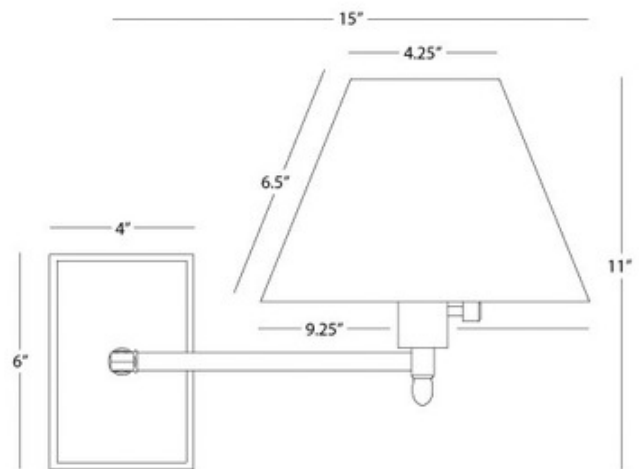

BRAND

Robert Abbey

DESCRIPTION

Meilleur 428 Wall Sconce features a Light Beige Linen shade with a Deep Patina Bronze finish or an Off White Linen shade with a Polished Nickel finish. One 100 watt, 120 volt A19 type Medium base incandescent bulb is required, but not included. UL listed. 9.25 inch width x 11 inch height x 15 inch depth.

SHADE COLOR		N/A
BODY FINISH	Light Beige Linen/ Deep Patina Bronze	
WATTAGE		72W
DIMMER		Standard 120V
DIMENSIONS		9.25"W x 11"H x 15"D
BULB NOT INCLUDED		
LAMP	1 x A19/Medium (E26)/72W/120V Incandescent	
	1 x A19/Medium (E26)/120V LED	