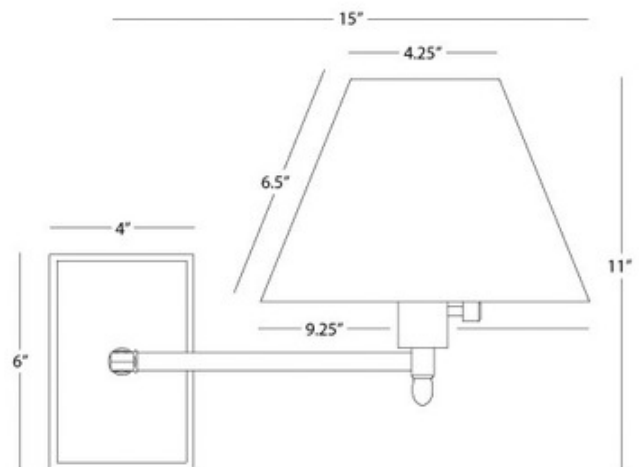

BRAND

Robert Abbey

DESCRIPTION

Meilleur 428 Wall Sconce features a Light Beige Linen shade with a Deep Patina Bronze finish or an Off White Linen shade with a Polished Nickel finish. One 100 watt, 120 volt A19 type Medium base incandescent bulb is required, but not included. UL listed. 9.25 inch width x 11 inch height x 15 inch depth.

SHADE COLOR		N/A
BODY FINISH	Light Beige Linen/ Deep Patina Bronze	
WATTAGE		72W
DIMMER		Standard 120V
DIMENSIONS		9.25"W x 11"H x 15"D
BULB NOT INCLUDED		
LAMP	1 x A19/Medium (E26)/72W/120V Incandescent	
	1 x A19/Medium (E26)/120V LED	