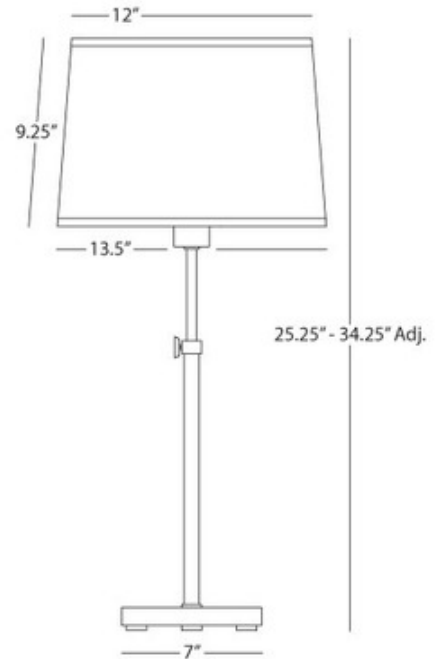

COMPANY

PROJECT

FIXTURE TYPE

APPROVED BY

DATE