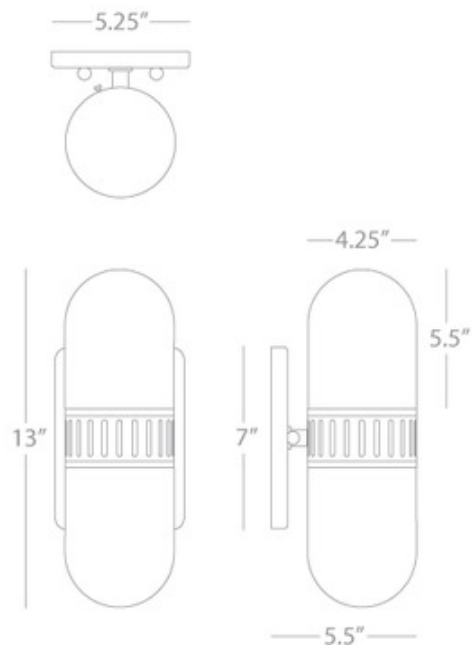

DESIGNER

Jonathan Adler

BRAND

Jonathan Adler

DESCRIPTION

Rio Wall Light features White glass with a Antique Brass, Polished Nickel, or Deep Patina Bronze finish. Two 13 watt, 120 volt Compact Fluorescent type GU24 base bulbs are included. UL listed for wet locations. 5.25 inch width x 13 inch height x 5.5 inch depth.

SHADE COLOR	White
BODY FINISH	Deep Patina Bronze
WATTAGE	26W
DIMMER	Not Dimmable
DIMENSIONS	5.25"W x 13"H x 5.5"D
BULB INCLUDED	
LAMP	2 x CF/GU24/13W/120V Compact Fluorescent

SPEC #

JAD220216

COMPANY

PROJECT