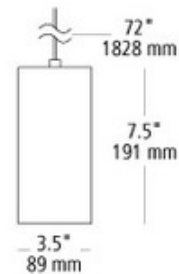

BRAND

LBL Lighting

DESCRIPTION

The Abbey Pendant has an outer glass cylinder in a stained-glass style, plus an opal inner glass cylinder that provides soft light distribution. Available in Amber-Red or Blue-Amber-Red glass with a Bronze or Satin Nickel finish. One 6 watt 12 volt replaceable LED module is included. 3.5 inch width x 7.5 inch height. Six feet of field-cuttable cable is included. FSJ connector is included. Canopy required, sold separately.

SHADE COLOR	Amber / Purple
BODY FINISH	Bronze
WATTAGE	6W
DIMMER	N/A
DIMENSIONS	72"L x 3.5"W x 7.5"H
BULB INCLUDED	
LAMP	1 x LED/6W/120V LED

SPEC # LBL220711

COMPANY	PROJECT	FIXTURE TYPE	APPROVED BY	DATE