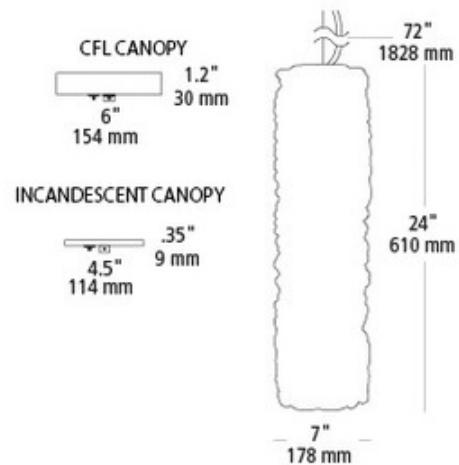

COMPANY	PROJECT	FIXTURE TYPE	APPROVED BY	DATE