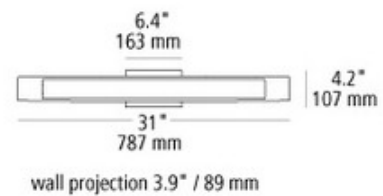

BRAND LBL Lighting

DESCRIPTION

The Dover Bath Bar features a perfect balance of metal and glass, creating a beautiful linear bath bar that can be mounted horizontally or vertically. Available with opal glass, in Bronze, Polished Chrome, or Satin Nickel finish. One 20 watt 12 volt 3000K 1600 lumen LED module is included. 31 inch width x 4.2 inch height x 3.9 inch depth. ADA compliant.

SHADE COLOR	Opal
BODY FINISH	Satin Nickel
WATTAGE	20W
DIMMER	Low Voltage Electronic
DIMENSIONS	31"W x 4.2"H x 3.9"D
BULB INCLUDED	
LAMP	1 x LED/20W/12V LED

Technical Information

LUMINOUS FLUX	1600 lumens
LUMENS/WATT	80.00
LAMP COLOR	3000K

SPEC # LBL220906

COMPANY	PROJECT	FIXTURE TYPE	APPROVED BY	DATE