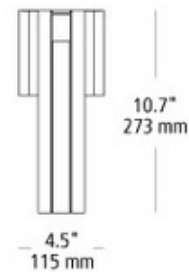

BRAND

LBL Lighting

DESCRIPTION

The Dolly Wall Sconce features a slotted metal cylinder which reveals an inner layer of brilliant rhinestones. Can be mounted up or down. Available in black exterior/clear crystal interior or satin nickel exterior/clear crystal interior. One 6 watt 120 volt 3000K 80 CRI 350 lumen LED module is included. 4.5 inch width x 10.7 inch height x 2.9 inch depth. ADA compliant.

SHADE COLOR	Black / Clear
BODY FINISH	N/A
WATTAGE	6W
DIMMER	Low Voltage Electronic
DIMENSIONS	4.5"W x 10.7"H x 2.9"D
BULB INCLUDED	
LAMP	1 x LED/6W/120V LED

Technical Information

LUMINOUS FLUX	350 lumens
LUMENS/WATT	58.33
LAMP COLOR	3000K
COLOR RENDERING	80 CRI

SPEC # LBL221008

wall projection 2.9" / 75 mm

COMPANY	PROJECT	FIXTURE TYPE	APPROVED BY	DATE