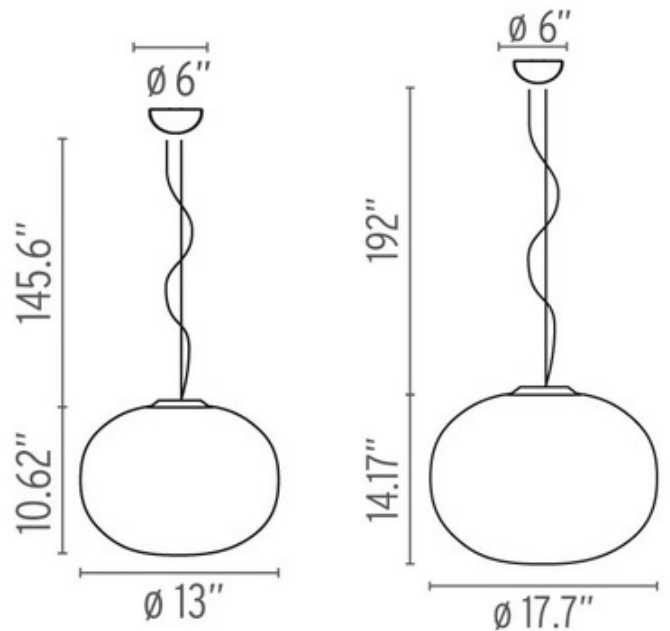

DESIGNER

Jasper Morrison

BRAND

FLOS

DESCRIPTION

The Glo-Ball S Pendant provides diffused light. The shade consists of hand blown, opal glass with a 145 inch steel suspension cable. One 100/150 watt, 120 volt medium base halogen bulb or one 26/42 watt 120 volt PL G24q-3 fluorescent bulb is included. S1: 13 inch width x 10.62 inch height x 156.22 inch overall length. S2: 17.7 inch width x 14.17 inch height x 206.17 inch overall length. UL listed.

SHADE COLOR	Opal
BODY FINISH	N/A
WATTAGE	42W
DIMMER	Not Dimmable
DIMENSIONS	206.17"L x 17.7"W x 14.17"H
BULB INCLUDED	
LAMP	1 x T4/G24q-3/42W/120V Compact Fluorescent

SPEC #

FLO2214

COMPANY

PROJECT

FIXTURE TYPE