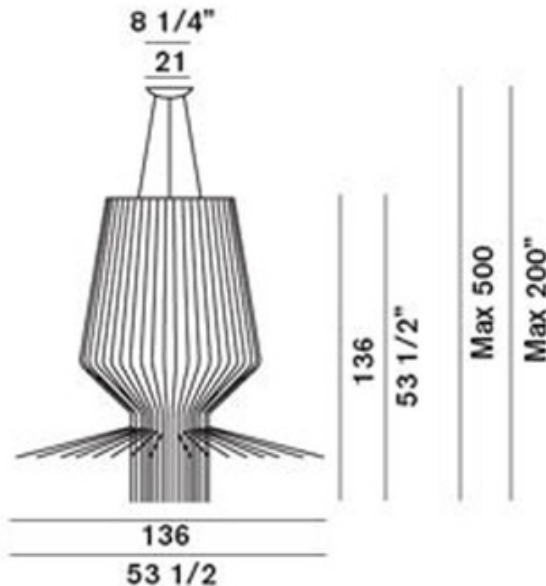

Allegro Assai Suspension

Designer: Atelier OI

Description:

Allegro Assai Suspension features a Gold wire metal frame fitted with three stainless steel suspension cables and a transparent electrical cable. Allegro is designed to feature in large public and private spaces. Aluminum elements flow and combine together to give the suspension a light, body-less effect. Allegro provides diffused and direct down light. Two lamping options. LED: Integrated 63 watt 120 volt LED light source. HAL: One 200 watt 120 volt T3 long RSC base halogen bulb and one 75 watt 120 volt PAR30 medium base bulb are required, but not included. Can be switched separately for independent light control. General light distribution. 53.5 inch width x 53.5 inch height x 200 inch adjustable suspension cable. UL listed.

Shown in: Gold

List Price: \$13345.00
Our Price: \$10676.00

Shade Color: N/A
Body Finish: Gold
Lamp: 1 x PAR30/Medium (E26)/75W/120V Halogen
 1 x T3LONG/RSC/200W/120V Halogen
Wattage: 275W
Dimmer: Incandescent
Dimensions: 200"L x 53.5"H x 53.5"W