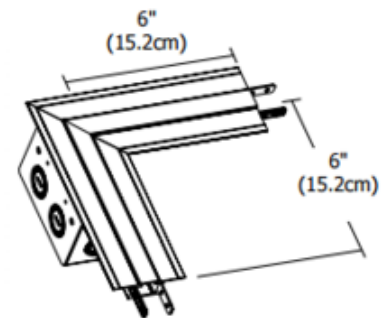

**BRAND**

PureEdge Lighting

**DESCRIPTION**

TruLine 1.6A L-Shape Power Channel Connector allows 24VDC power to be fed from corners for 90 degree turns (with power) in picture frame installations. Two (2) LED Soft Strips (not included) bend on the side within power connector to create continuous illumination on a wall or ceiling. LED Soft Strip is installed on the side of the channel lens. Includes Lens, Channel Joiners, TL1.6A Junction Box, Adjustable Mounting Bars, and Channel Solderless Snap & Light Power Connectors. Designed for use with Pure Lighting TruLine 1.6A plaster-in LED system.

*Shown in: White*

<b>SHADE COLOR</b>	N/A
<b>BODY FINISH</b>	White
<b>WATTAGE</b>	N/A
<b>DIMMER</b>	N/A
<b>DIMENSIONS</b>	6"W x 6"H
<b>LAMP</b>	N/A

**SPEC #** EDG223423

COMPANY	PROJECT	FIXTURE TYPE	APPROVED BY	DATE