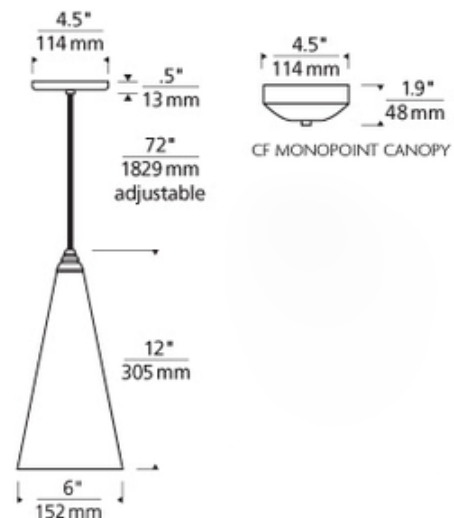

COMPANY	PROJECT	FIXTURE TYPE	APPROVED BY	DATE