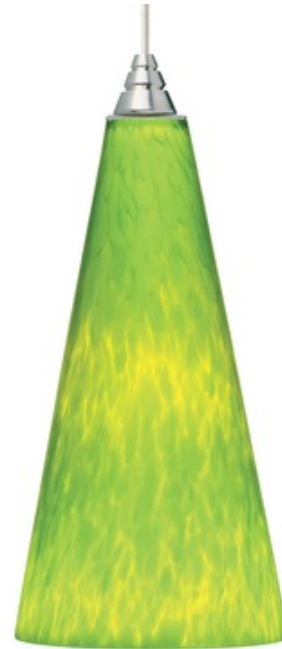

BRAND

Visual Comfort Modern

DESCRIPTION

Emerge Pendant features a conical shaped glass shade, richly layered in brilliant color, with machined top detail suspended from a round canopy. Shade available in Lime Green, Tahoe Pine Amber or White Frit. Canopy available in Black, Satin Nickel, White or Antique Bronze. Black, Satin Nickel and White canopy options highlighted with Satin Nickel top detail and clear cable. Antique Bronze finish highlighted with Antique Bronze detail and brown cable. Available with incandescent or compact fluorescent lamp option. Incandescent includes one 75 watt 120 volt medium base incandescent lamp and 4.5 inch round flush mount canopy. Fluorescent includes one 18 watt GX24Q-2 triple tube compact fluorescent lamp with non-dimmable electronic ballast and 4.5 inch round surface mount canopy. Includes six feet of field cuttable suspension cable. ETL listed. 6 inch diameter x 12 inch height x 84 inch length.

SHADE COLOR	Lime Green
BODY FINISH	Satin Nickel
WATTAGE	75W
DIMMER	Standard 120V
DIMENSIONS	84"L x 6"W x 12"H
BULB INCLUDED	
LAMP	1 x A19/Medium (E26)/75W/120V Incandescent 1 x A19/Medium (E26)/120V LED