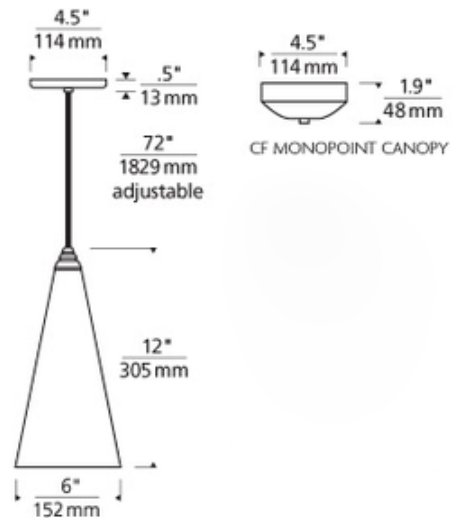

BRAND

Visual Comfort Modern

DESCRIPTION

Emerge Pendant features a conical shaped glass shade, richly layered in brilliant color, with machined top detail suspended from a round canopy. Shade available in Lime Green, Tahoe Pine Amber or White Frit. Canopy available in Black, Satin Nickel, White or Antique Bronze. Black, Satin Nickel and White canopy options highlighted with Satin Nickel top detail and clear cable. Antique Bronze finish highlighted with Antique Bronze detail and brown cable. Available with incandescent or compact fluorescent lamp option. Incandescent includes one 75 watt 120 volt medium base incandescent lamp and 4.5 inch round flush mount canopy. Fluorescent includes one 18 watt GX24Q-2 triple tube compact fluorescent lamp with non-dimmable electronic ballast and 4.5 inch round surface mount canopy. Includes six feet of field cuttable suspension cable. ETL listed. 6 inch diameter x 12 inch height x 84 inch length.

SHADE COLOR	Lime Green
BODY FINISH	Satin Nickel
WATTAGE	75W
DIMMER	Standard 120V
DIMENSIONS	84"L x 6"W x 12"H
BULB INCLUDED	
LAMP	1 x A19/Medium (E26)/75W/120V Incandescent 1 x A19/Medium (E26)/120V LED