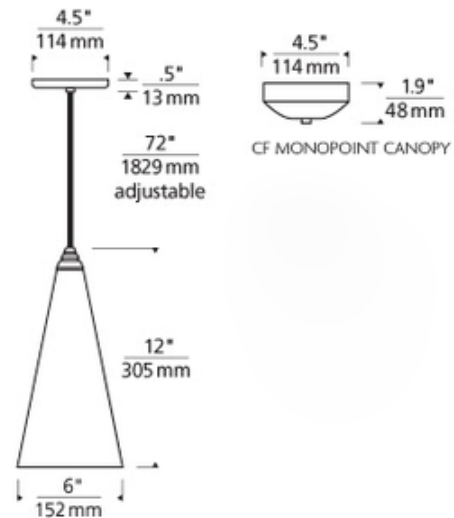

BRAND

Visual Comfort Modern

DESCRIPTION

Emerge Pendant features a conical shaped glass shade, richly layered in brilliant color, with machined top detail suspended from a round canopy. Shade available in Lime Green, Tahoe Pine Amber or White Frit. Canopy available in Black, Satin Nickel, White or Antique Bronze. Black, Satin Nickel and White canopy options highlighted with Satin Nickel top detail and clear cable. Antique Bronze finish highlighted with Antique Bronze detail and brown cable. Available with incandescent or compact fluorescent lamp option. Incandescent includes one 75 watt 120 volt medium base incandescent lamp and 4.5 inch round flush mount canopy. Fluorescent includes one 18 watt GX24Q-2 triple tube compact fluorescent lamp with non-dimmable electronic ballast and 4.5 inch round surface mount canopy. Includes six feet of field cuttable suspension cable. ETL listed. 6 inch diameter x 12 inch height x 84 inch length.

SHADE COLOR	Lime Green
BODY FINISH	White
WATTAGE	75W
DIMMER	Standard 120V
DIMENSIONS	84"L x 6"W x 12"H
BULB INCLUDED	
LAMP	1 x A19/Medium (E26)/75W/120V Incandescent 1 x A19/Medium (E26)/120V LED

SPEC # TLG2246