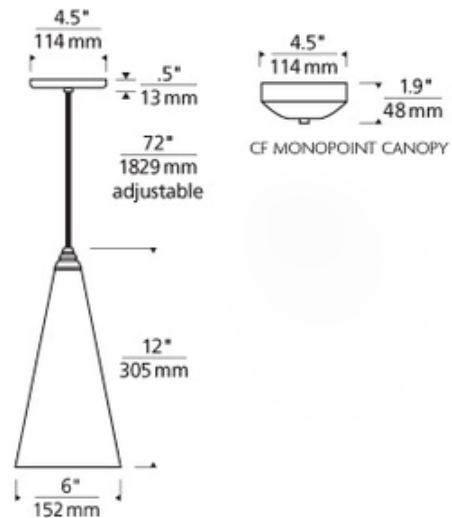

COMPANY	PROJECT	FIXTURE TYPE	APPROVED BY	DATE