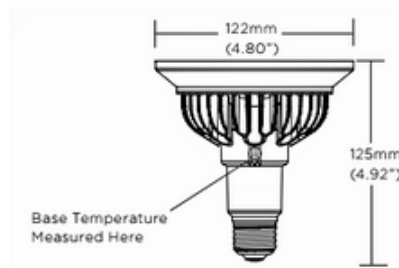

COMPANY	PROJECT	FIXTURE TYPE	APPROVED BY	DATE