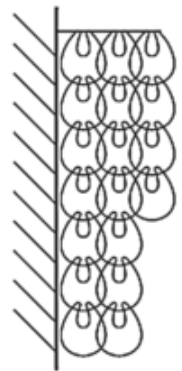

DESCRIPTION

Originally conceived in 1967 by Angelo Mangiarotti, the Giogali Wall Sconce derives both its name and shape from the Italian word giongher, referring to the rope used to tie a horse or ox-driven cart to the yoke. The sconce is composed of a multitude of small, rope-like crystal hooks, which are linked together to form a net of glistening glass. The crystal is draped around the sconce in strands, obscuring the light source and creating a gleaming cascade of light. With its delicate and glamorous aesthetic, Giogali will enhance any interior with an elegant sparkle.

Shown in: Chrome / Transparent

SHADE COLOR	Transparent
BODY FINISH	Chrome
WATTAGE	40W
DIMMER	Standard 120V
DIMENSIONS	14"W x 22"H x 7"D
BULB NOT INCLUDED	
LAMP	1 x B10/Candelabra (E12)/40W/120V Incandescent 1 x B10/Candelabra (E12)/120V LED

SPEC #

VIS22604

cm 36
14"

cm 56
22"

cm 19
7"

COMPANY

PROJECT

FIXTURE TYPE