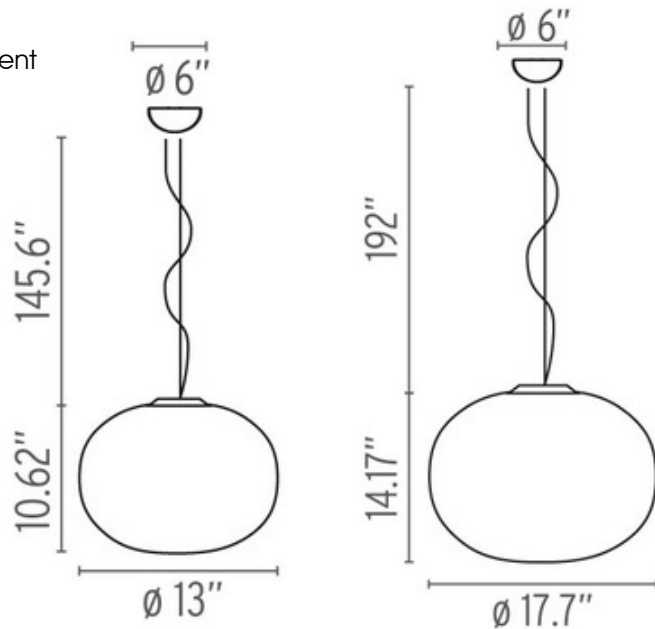

Glo-Ball S Pendant

Designer: Jasper Morrison

Description:

The Glo-Ball S Pendant provides diffused light. The shade consists of hand blown, opal glass with a 145 inch steel suspension cable. Two lamping options available. One 100/150 watt, 120 volt medium base halogen bulb or one 26/42 watt 120 volt PL G24q-3 fluorescent bulb is included. S1: 13 inch width x 10.62 inch height x 156.22 inch overall length. S2: 17.7 inch width x 14.17 inch height x 206.17 inch overall length. UL listed.

Shown in: Opal

List Price: \$992.86
Our Price: \$695.00

Shade Color: Opal
Body Finish: N/A
Lamp: 1 x T4/G24q-3/26W/120V Compact Fluorescent
Wattage: 26W
Dimmer: Not Dimmable
Dimensions: 156.22"L x 10.62"H x 13"W

Product Number: FLO2286			
Company:		Fixture Type:	Date: Feb 18, 2018
Project:		Approved By:	

#0604SU-GLOBAL-01311-WHOO

Fax: (773) 883-6131

Phone: 866-954-4489

Address: 1718 W. Fullerton Ave. Chicago IL 60614