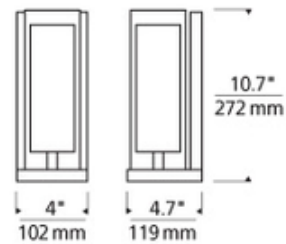

BRAND Visual Comfort Modern

DESCRIPTION

Jayden Wall Sconce is cut from a solid block of crystal and formed into an elegant rectangular prism surrounding a hand-blown inner white diffuser. Finish available in Satin Nickel. One 120 volt, 60 watt T10 type medium base halogen bulb is included. ETL listed. 4 inch width x 10.7 inch height x 4.7 inch depth.

SHADE COLOR	Clear
BODY FINISH	Satin Nickel
WATTAGE	60W
DIMMER	Standard 120V
DIMENSIONS	4"W x 10.7"H x 4.7"D
BULB INCLUDED	
LAMP	1 x T10/Medium (E26)/60W/120V Halogen

SPEC # TLG229431

COMPANY	PROJECT	FIXTURE TYPE	APPROVED BY	DATE