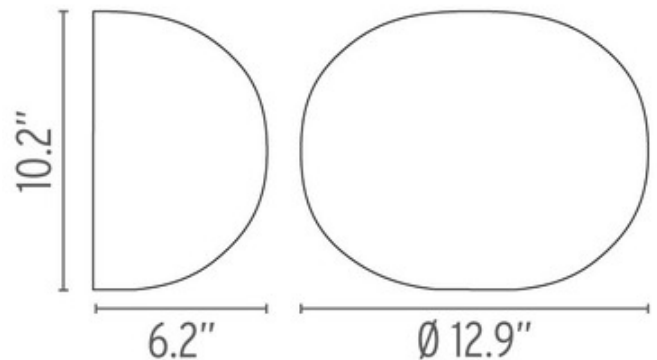

DESIGNER

Jasper Morrison

BRAND

FLOS

DESCRIPTION

The Glo-Ball W Wall Light features a hand-blown white glass diffuser. One 100 watt 120 volt BT15 medium base incandescent bulb is included. General light distribution. 12.9 inch width x 10.2 inch height x 6.2 inch depth. UL listed. Made in Italy.

Shown in: White / White

SHADE COLOR	White
BODY FINISH	White
WATTAGE	100W
DIMMER	N/A
DIMENSIONS	12.9"W x 10.2"H x 6.2"D
BULB INCLUDED	
LAMP	1 x BT15/Medium (E26)/100W/120V Halogen

SPEC #

FLO23153

COMPANY

PROJECT