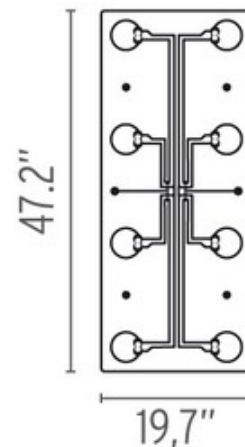

DESIGNER Antonio Citterio & W. Oliver

BRAND FLOS

DESCRIPTION

Lastra 8 rectangular suspension provides individual fixture aiming. Flat wire is configured to represent a circuit board laminated onto the clear glass. Eight 35 watt 12 volt MR11 GU4 base halogen lamps are housed individually in glass diffusers over a series of louvers. (lamps included). Transformer included. 16 ft. Stainless steel cable (included). General light distribution. Made in Italy.

SHADE COLOR	Clear
BODY FINISH	Natural
WATTAGE	280W
DIMMER	Standard 120V
DIMENSIONS	47.2"L x 19.7"W x 19.2"H
BULB INCLUDED	
LAMP	8 x MR11/GU4/35W/12V Halogen

SPEC # FLO23160

COMPANY	PROJECT	FIXTURE TYPE	APPROVED BY	DATE