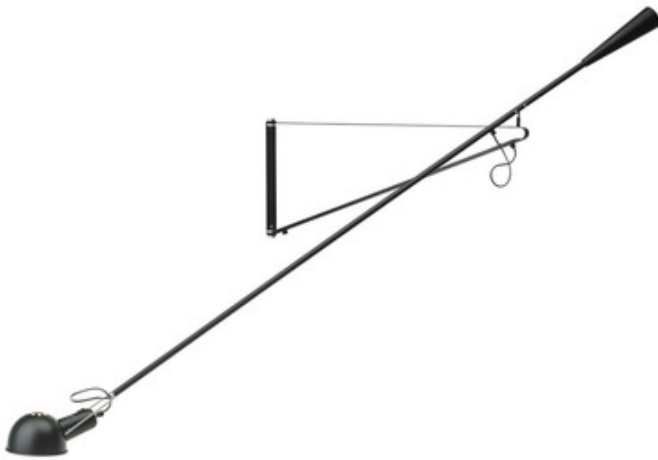

265 Plug In Wall Light

Designer: Paolo Rizzatto

Description:

The 265 Plug In Wall Light provides direct lighting with adjustable arm and reflector. Available in a Black or White. Cast iron tapered counterweight. Lamp head rotates 360-degrees so light can be aimed in various directions. One 75 watt max 120 volt A19 medium base bulb is required, but not included. 6.3 inch width x 13.7 height x 33.4 inch depth x 80.80 inch length cord. On/Off switch on socket holder.

Shown in: Black

List Price: \$2135.72
Our Price: \$1495.00

Shade Color: N/A
Body Finish: Black
Lamp: 1 x A19/Medium (E26)/75W/120V Incandescent
 1 x A19/Medium (E26)/120V LED
Wattage: 75W
Dimmer: Incandescent
Dimensions: 80.8"L x 13.7"H x 6.3"W x 33.4"D