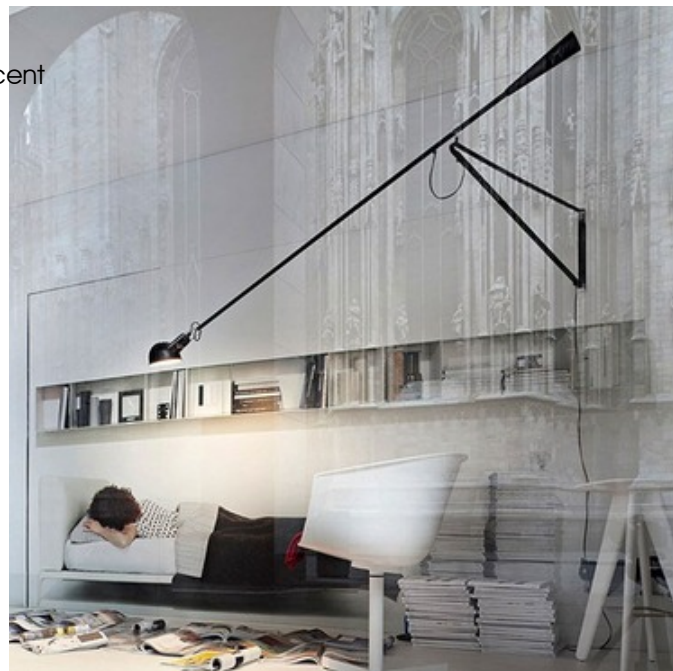

265 Plug In Wall Light

Designer: Paolo Rizzatto

Description:

The 265 Plug In Wall Light provides direct lighting with adjustable arm and reflector. Available in a Black or White. Cast iron tapered counterweight. Lamp head rotates 360-degrees so light can be aimed in various directions. One 75 watt max 120 volt A19 medium base bulb is required, but not included. 6.3 inch width x 13.7 height x 33.4 inch depth x 80.80 inch length cord. On/Off switch on socket holder.

Shown in: Black

List Price: \$2135.72
Our Price: \$1495.00

Shade Color: N/A
Body Finish: Black
Lamp: 1 x A19/Medium (E26)/75W/120V Incandescent
 1 x A19/Medium (E26)/120V LED
Wattage: 75W
Dimmer: Incandescent
Dimensions: 80.8"L x 13.7"H x 6.3"W x 33.4"D