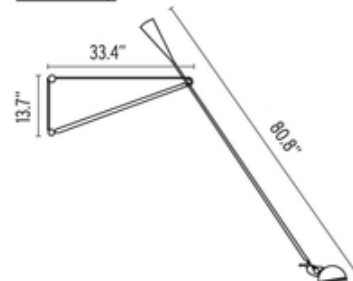

DESIGNER

Paolo Rizzatto

BRAND

FLOS

DESCRIPTION

The Mod 265 Swing Arm Plug In Wall Lamp seems to defy gravity as it extends far into your space, balanced on a minimal wall bracket. It offers direct lighting which can be aimed by adjusting the long pivoting arm and 360 degree rotatable lamp head. Made of painted steel and a cast iron counterweight, this fixture carries a sleek profile that works well in contemporary living rooms, dining areas, or bedrooms. On/off switch on socket holder.

Shown in: Black / Black

SHADE COLOR	Black
BODY FINISH	Black
WATTAGE	9W
DIMMER	N/A
DIMENSIONS	80.8"W x 13.7"H x 33.4"D
BULB NOT INCLUDED	
LAMP	1 x A19/Medium (E26)/9W/120V LED

SPEC # FLO23193

59.8" Lamp

80.8" Lamp