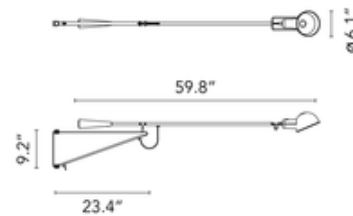

DESIGNER

Paolo Rizzatto

BRAND

FLOS

DESCRIPTION

The Mod 265 Swing Arm Plug In Wall Lamp seems to defy gravity as it extends far into your space, balanced on a minimal wall bracket. It offers direct lighting which can be aimed by adjusting the long pivoting arm and 360 degree rotatable lamp head. Made of painted steel and a cast iron counterweight, this fixture carries a sleek profile that works well in contemporary living rooms, dining areas, or bedrooms. On/off switch on socket holder.

Shown in: Black / Black

SHADE COLOR	Black
BODY FINISH	Black
WATTAGE	9W
DIMMER	N/A
DIMENSIONS	80.8"W x 13.7"H x 33.4"D
BULB NOT INCLUDED	
LAMP	1 x A19/Medium (E26)/9W/120V LED

SPEC # FLO23193

59.8" Lamp

80.8" Lamp