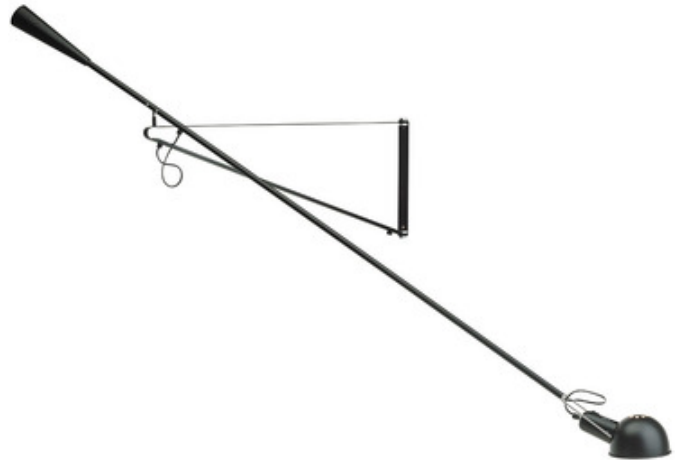

DESIGNER

Paolo Rizzatto

BRAND

FLOS

DESCRIPTION

The Mod 265 Swing Arm Plug In Wall Lamp seems to defy gravity as it extends far into your space, balanced on a minimal wall bracket. It offers direct lighting which can be aimed by adjusting the long pivoting arm and 360 degree rotatable lamp head. Made of painted steel and a cast iron counterweight, this fixture carries a sleek profile that works well in contemporary living rooms, dining areas, or bedrooms. On/off switch on socket holder.

Shown in: Black / Black

SHADE COLOR	Black
BODY FINISH	Black
WATTAGE	9W
DIMMER	N/A
DIMENSIONS	80.8"W x 13.7"H x 33.4"D
BULB NOT INCLUDED	
LAMP	1 x A19/Medium (E26)/9W/120V LED

SPEC # FLO23193

59.8" Lamp

80.8" Lamp