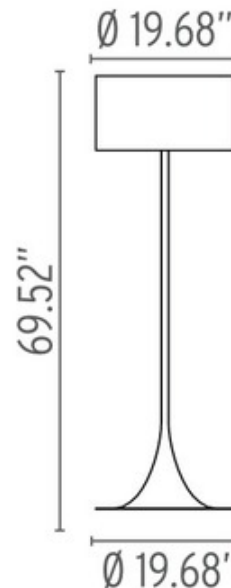

Spun Light Floor Lamp

Description:

Spun Light Floor Lamp features Black, Mud and Polished Aluminum shade. One 200 watt, 120 volt A21 type Medium base bulb is included. Dimmer for 0-100 percent luminosity adjustment fitted on the polarized cord. 19.68 inch width x 69.52 inch height. Listed for dry locations. UL listed.

Shown in: Black

List Price: \$2278.58
 Our Price: \$1595.01

Shade Color: N/A
 Body Finish: Black
 Lamp: 1 x A21/Medium (E26)/200W/120V Incandescent
 1 x A21/Medium (E26)/120V LED
 Wattage: 200W
 Dimmer: Included
 Dimensions: 69.52"H x 19.68"W

Product Number: FLO23257			
Company:		Fixture Type:	Date: Feb 24, 2018
Project:		Approved By:	

#0604FL-SPUNLGT-012H1-BKBK

Fax: (773) 883-6131

Phone: 866-954-4489

Address: 1718 W. Fullerton Ave. Chicago IL 60614