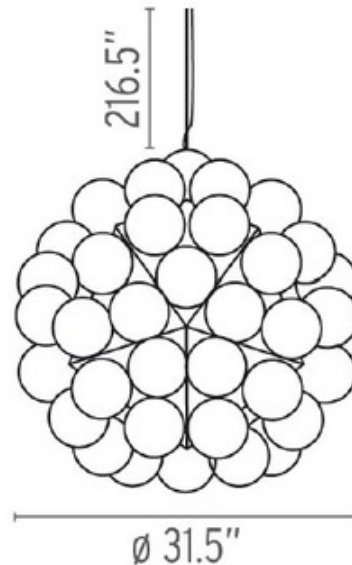

# Taraxacum 88 Suspension

**Designer:** Achille Castiglioni

**Description:**

Taraxacum 88S suspension is made of 20 polished aluminum triangles which provide direct and reflected light. Comes with steel ceiling fitting, rose and suspension cable. Sixty 25 watt, 120 volt Clear G40 Medium base incandescent bulbs are included. Bulbs are housed around outer surfaces of the fixture. 31.5 inches diameter x 248 inch overall length.

Shown in: Aluminum

**List Price:** \$8564.29  
**Our Price:** \$5995.00

**Shade Color:** N/A  
**Body Finish:** Aluminum  
**Lamp:** 60 x G40/Medium (E26)/25W/120V Incandescent  
**Wattage:** 1500W  
**Dimmer:** Incandescent  
**Dimensions:** 248"L x 31.5"H x 31.5"W

Product Number: <b>FLO23278</b>			
Company:		Fixture Type:	Date: Feb 23, 2018
Project:		Approved By:	

**Fax:** (773) 883-6131

**Phone:** 866-954-4489

**Address:** 1718 W. Fullerton Ave. Chicago IL 60614

**www.lightology.com**