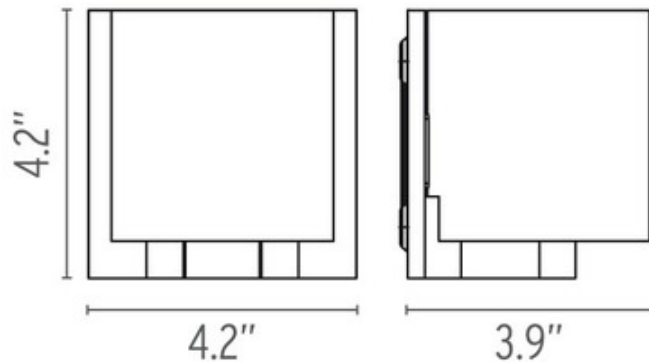

Product Number: FLO23303			
Company:		Fixture Type:	Date: Feb 19, 2018
Project:		Approved By:	

#0604WS-TILEEWS-004H1-WGCH

Fax: (773) 883-6131

Phone: 866-954-4489

Address: 1718 W. Fullerton Ave. Chicago IL 60614

www.lightology.com