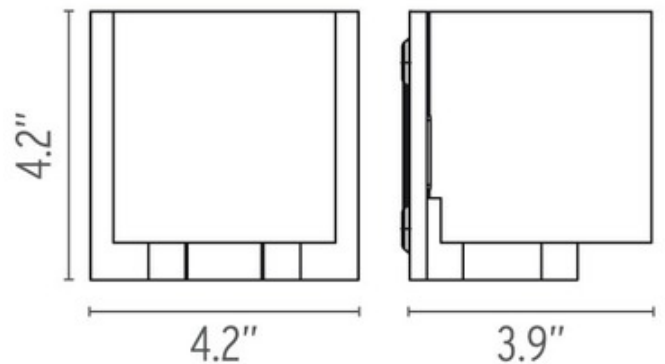

DESIGNER

Marcello Ziliani

BRAND

FLOS

DESCRIPTION

Tile Wall Sconce provides diffused light through an opal white glass diffuser with the lamp body in Chrome finished die-cast aluminum.

SHADE COLOR	White
BODY FINISH	Chrome
WATTAGE	60W
DIMMER	Standard 120V
DIMENSIONS	4.2"W x 4.2"H x 3.9"D
BULB NOT INCLUDED	
LAMP	1 x JCD/G9/60W/120V Halogen