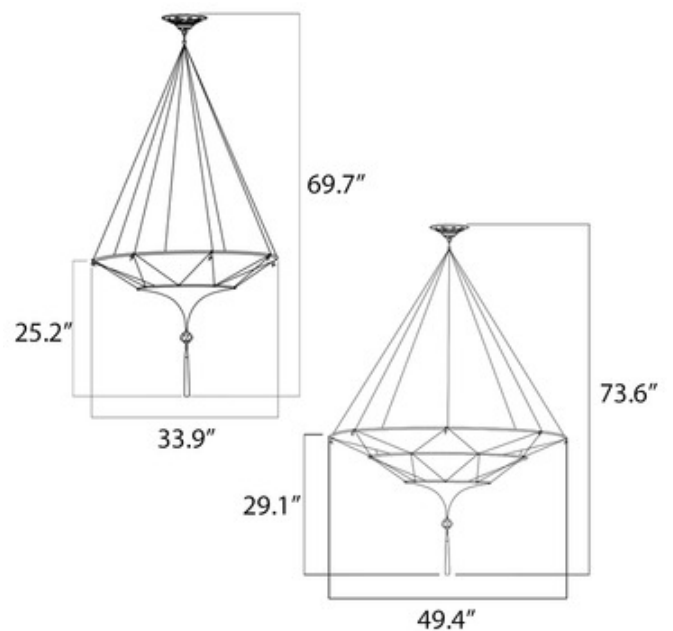

DESIGNER

Mariano Fortuny

BRAND

Venetian Designs

DESCRIPTION

Scheherazade Multi Tier suspension features a pure silk shade, brass structure and a dark brown canopy. Available in hand painted brown geometric, green herbarium, brown floral or an ivory plain silk shade. Available in a 2-tier with one bulb and a 3-tier option with three bulbs. Made in Italy. *Note:* Overall height is not adjustable and must be specified to order. 2-Tier Minimum / Maximum height: 46 / 71.63 in. 3-Tier Minimum / Maximum height: 53.5 / 74.88 in.

Shown in: Brass / Brown Geometric

SHADE COLOR	Brown Geometric
BODY FINISH	Brass
WATTAGE	300W
DIMMER	Standard 120V
DIMENSIONS	49.4"W x 29.1"H
BULB NOT INCLUDED	
LAMP	3 x A19/Medium (E26)/100W/120V Incandescent 3 x A19/Medium (E26)/120V LED

Technical Information

PRODUCT DIMENSIONS Maximum Overall Height: 73.6"

SPEC #

VEN2345

COMPANY

PROJECT

FIXTURE TYPE

APPROVED BY