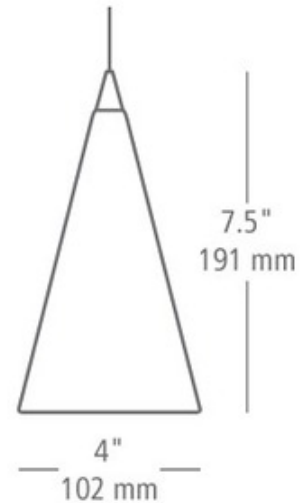

BRAND

LBL Lighting

DESCRIPTION

Cone II pendant features a mouth-blown cone shape with multicolor frit combinations and inner borosilicate glass cone that gives diffused light. Shade available in Purple and Multicolor. Finish available in Satin Nickel. Includes 4 inch round flush canopy and 6 feet field cuttable suspension cable. One 35 watt, 12 volt, GY6.35 Xenon lamp, included. 4 inch width x 7.5 inch height x 79.5 inch maximum hanging length. ETL listed.

SHADE COLOR	Blue
BODY FINISH	Satin Nickel
WATTAGE	35W
DIMMER	Standard 120V
DIMENSIONS	4"W x 7.5"H
BULB INCLUDED	
LAMP	1 x JC/GY6.35 (bipin)/35W/12V Krypton Xenon

SPEC #

LBL2373

COMPANY

PROJECT

FIXTURE TYPE