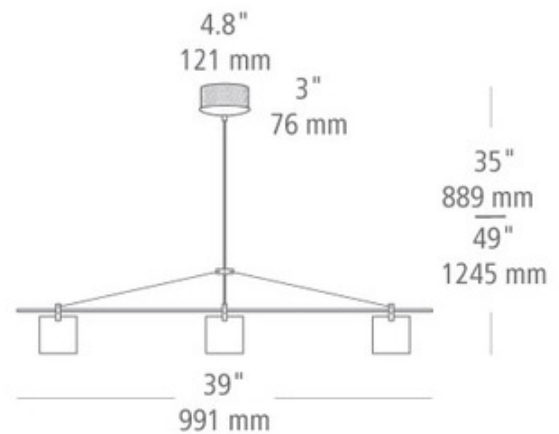

COMPANY

PROJECT

FIXTURE TYPE

APPROVED BY

DATE